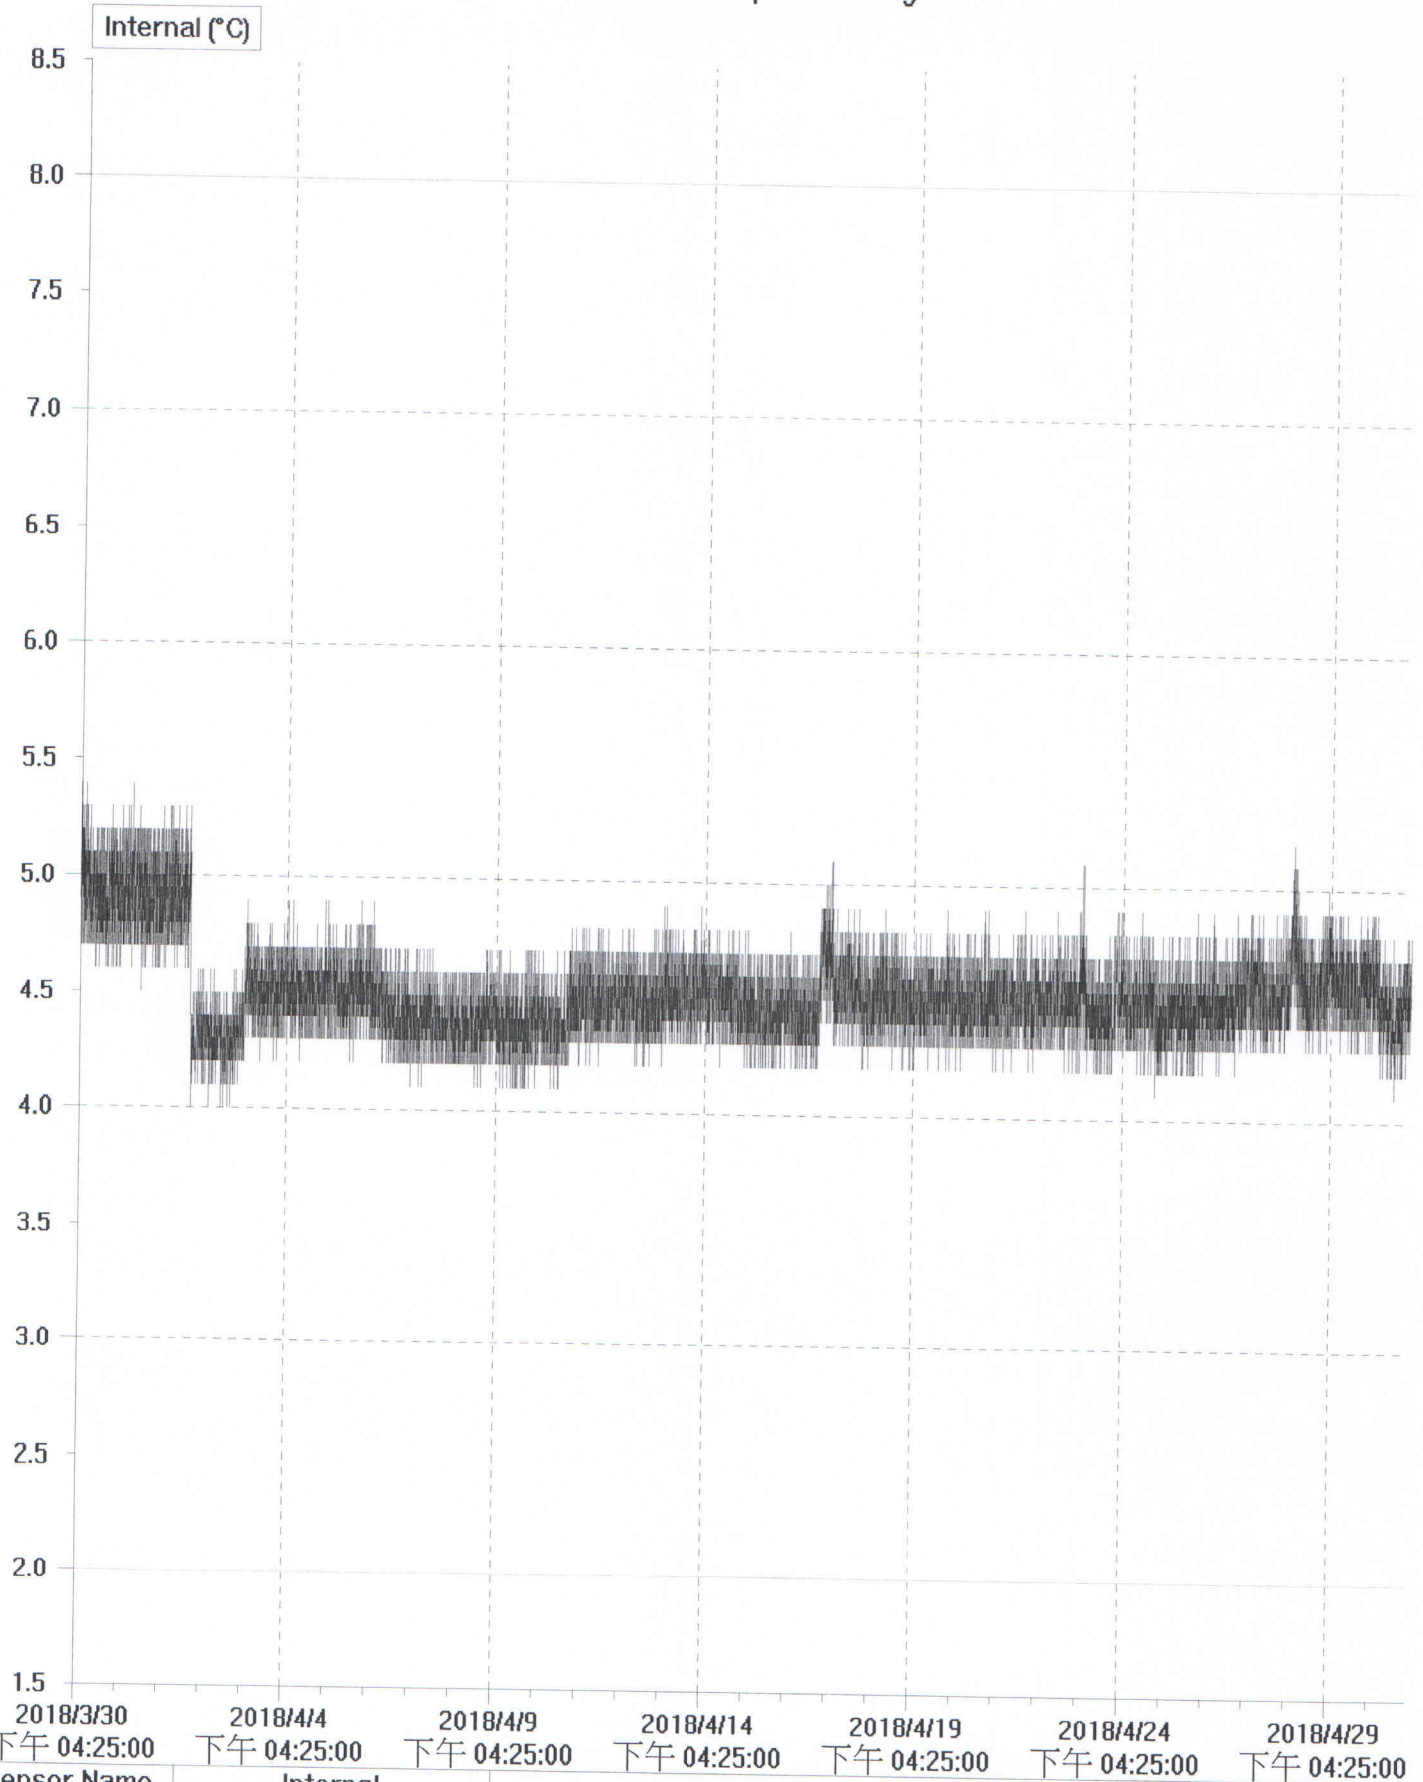

TCVGH Temperature Log

Sensor Name	Internal
Legend	
Description	PHCL-C005
Serial Number	1715-0115
Product Code	EI-IN-D-32-L
Start	2018/3/30 下午 04:25:00
Finish	2018/5/1 下午 02:45:00
Specification	2.0 to 8.0 °C
Average	4.5 °C
Highest	5.4 °C
Lowest	4.0 °C